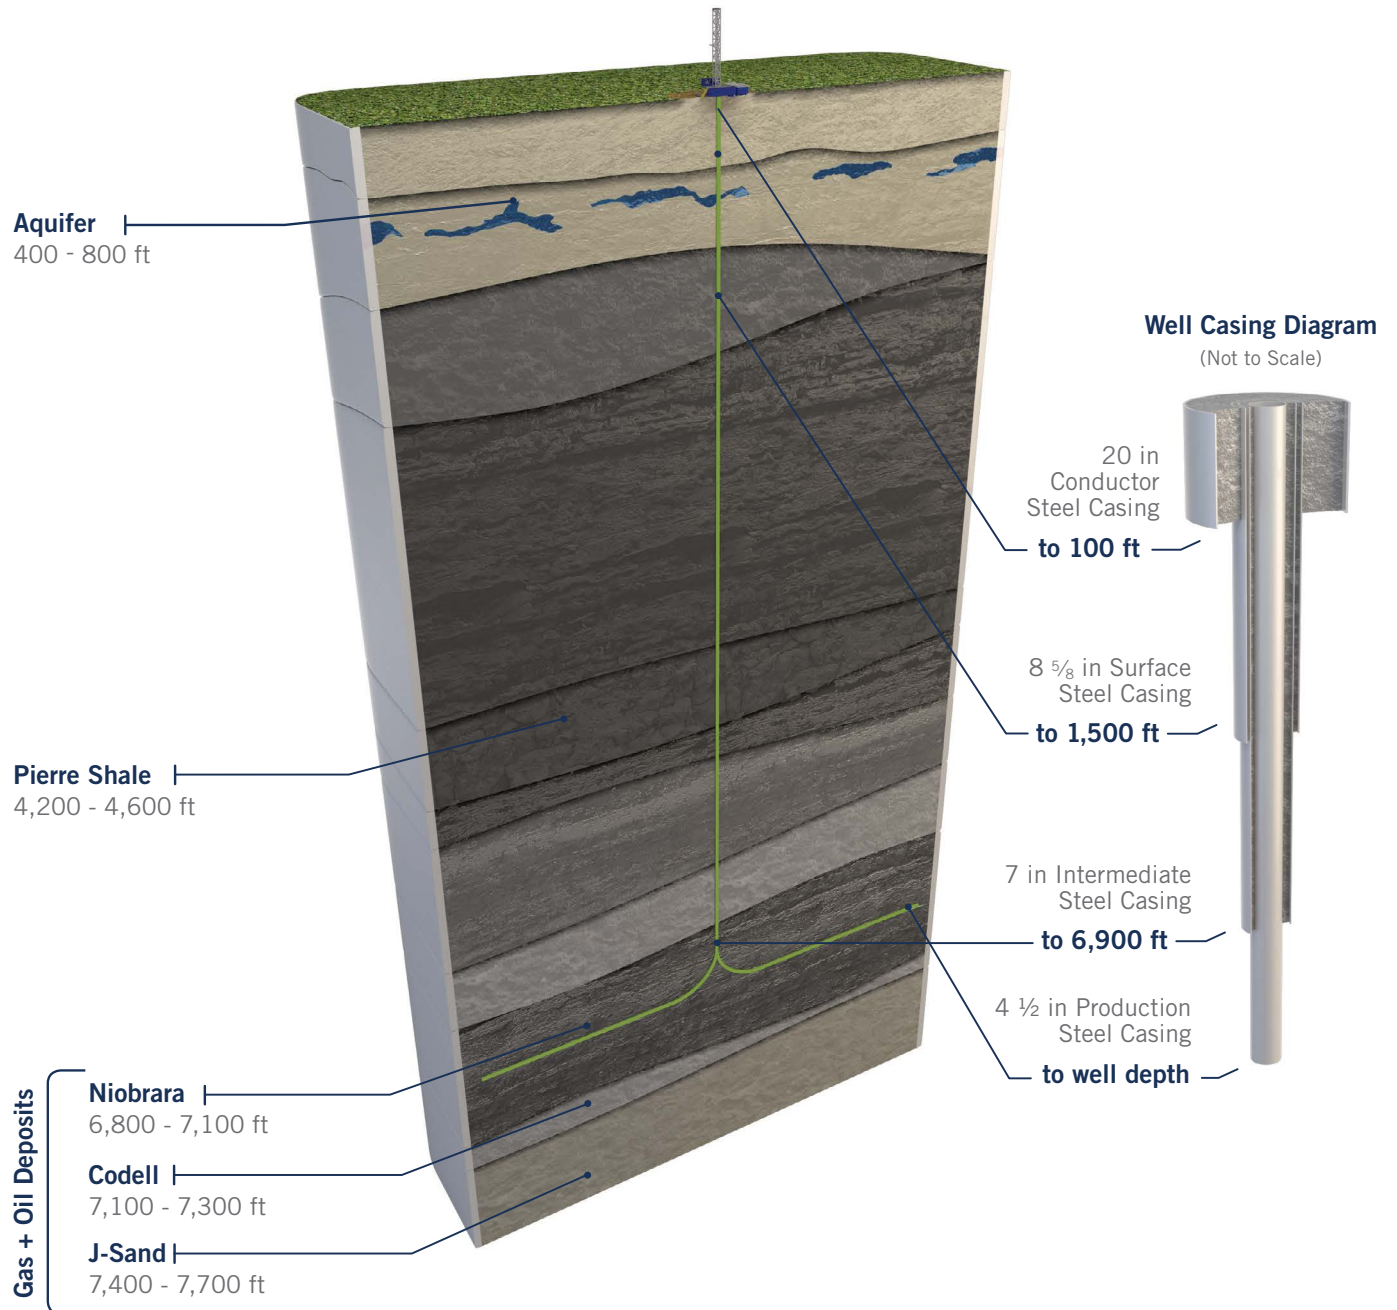

CRESTONE PEAK
RESOURCES

Horizontal Drilling

WELLBORE DESIGN

Protecting Groundwater

Crestone Peak Resources protection of groundwater starts with effective wellbore design and the proper execution of wellbore construction procedures. These procedures are highly regulated.